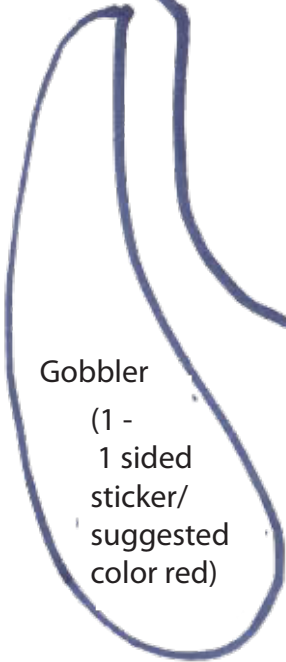

Turkey Face
 (1 face made from
 duct tape fabric)

Eye
 (2 1 sided stickers)

Large Turkey Tail
 (1 tail made from
 duct tape fabric)

Gobbler
 (1 -
 1 sided
 sticker/
 suggested
 color red)

Beak
 (1 - 1 sided sticker/
 suggested color orange)