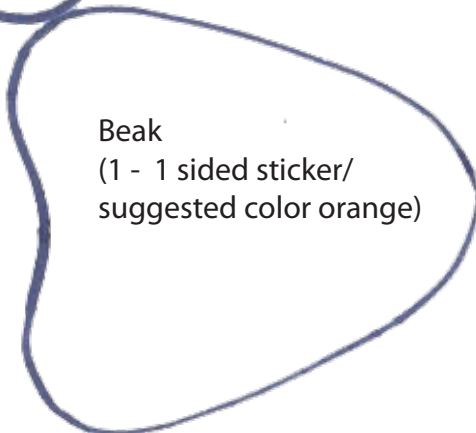

Turkey Face
 (1 face made from
 duct tape fabric)

Eye
 (2 1 sided stickers)

Large Turkey Tail
 (1 tail made from
 duct tape fabric)

Gobbler
 (1 -
 1 sided
 sticker/
 suggested
 color red)

Beak
 (1 - 1 sided sticker/
 suggested color orange)